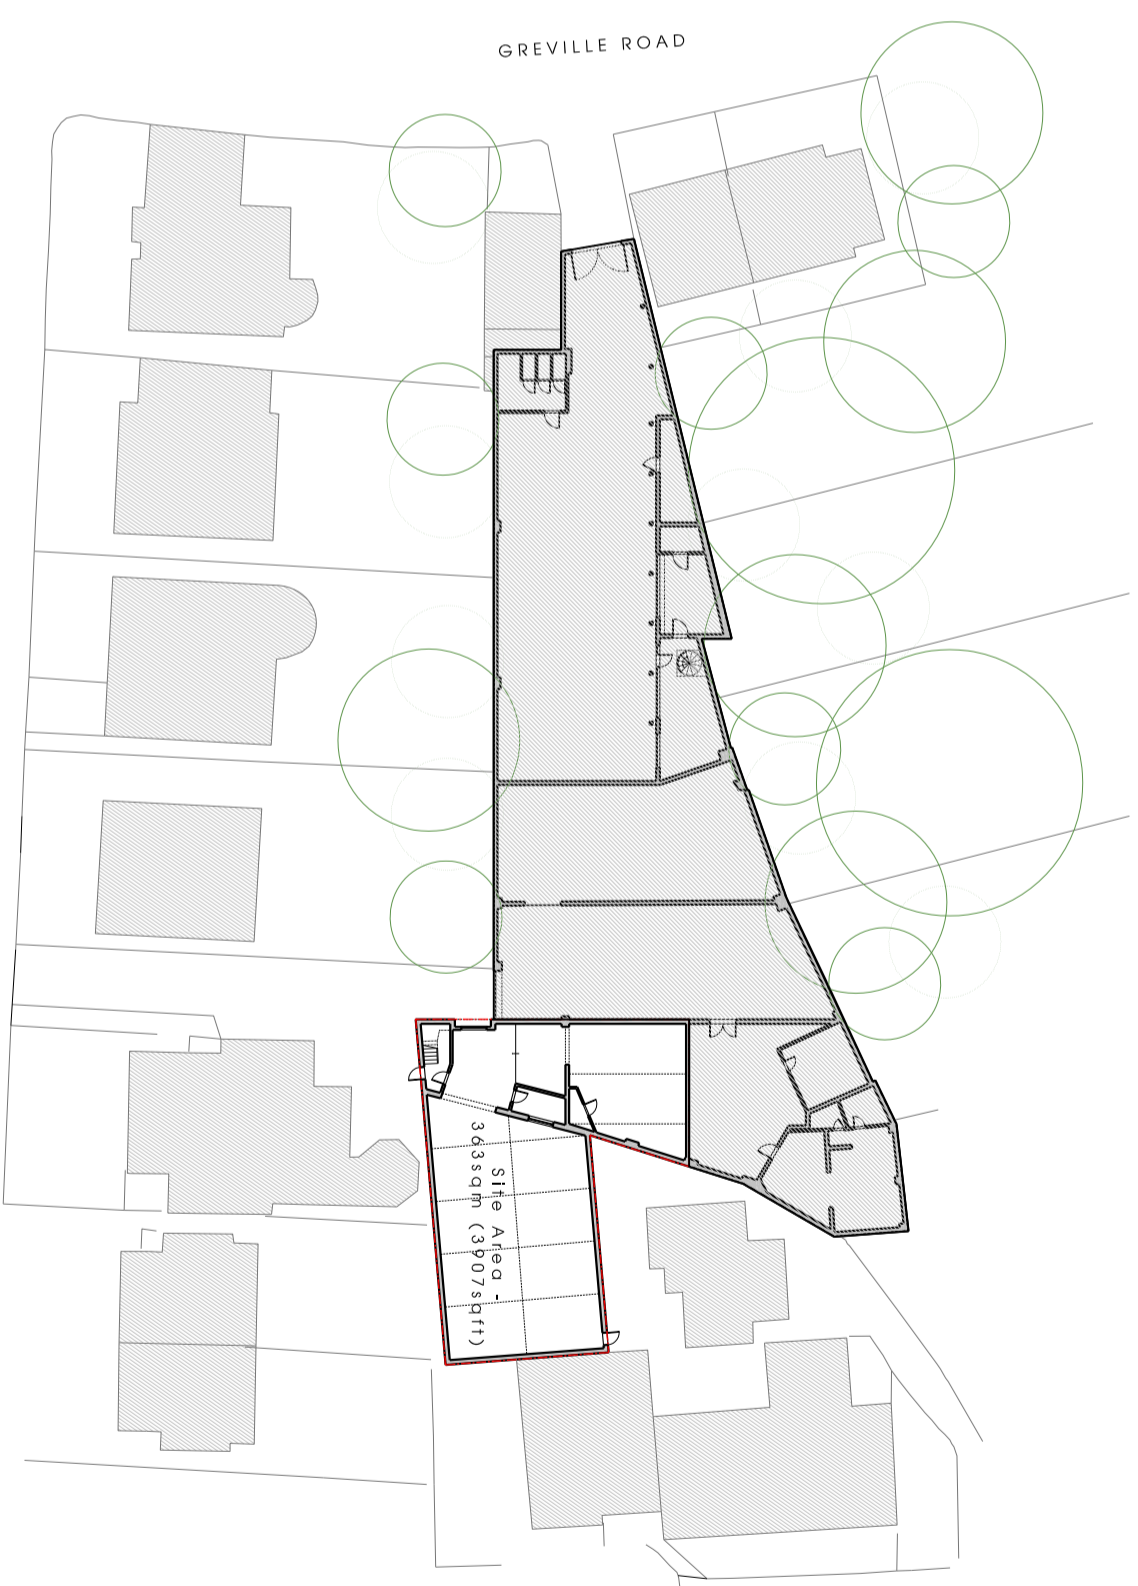

SCALE 1:1250  
0 12500 500000

01 EXISTING SITE LOCATION PLAN  
1 : 1250

SCALE 1:500  
0 500 1000 2500

02 EXISTING BLOCK PLAN  
1 : 500

03 EXISTING SITE PHOTOS  
NOT TO SCALE

REV	DATE	DESCRIPTION

CLIENT:  
**DICTATE IT**

PROJECT:  
**PART 96A CLIFTON HILL  
LONDON  
NW8 OUT**

TITLE:  
**EXISTING SITE LOCATION  
& SITE PHOTOS**

SCALE: 1:1250 @ A2  
DATE: APRIL 2014  
DRAWN BY: S. PATEL  
FILE: RSD2190 / 001 /  
DRAWING NO: RETISSON